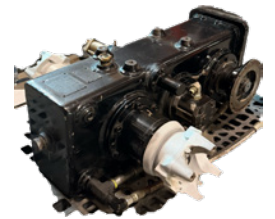

JULY 2026

Edmonton ★ Grande Prairie ★ Fort McMurray

CLEARANCE PARTS

Clearance items transferred between locations require a prepaid, non-refundable deposit covering applicable freight charges. ** All items are a final sale.

Please select the applicable branch contact link for inquires & details on each item.

Contact Achson Parts

Contact Grande Prairie Parts

Contact Fort McMurray Parts

★ Achson

OEM Take-Off Bumper 49X Set Forward Axle (Power Hood)

Not the bumper you're looking for? Reach out to us to check our Take Off inventory!

This specific bumper is for 49X Set Forward Power Hood units. 16.5,FA,SD, Polished Stainless Steel,Center Tow.

Part# A21-29515-016-T0

Retail $7396⁴⁰

Clearance $1250⁰⁰

★ Achson

Clark BD91 Brake Drum

New Clark brake drums. BD91000 heavy duty planetary axle application. Same for 80" and 86" track. 2 available.

Retail $1692³¹

Clearance $1250⁰⁰

Part# 120925

★ Achson

AIR BRAKE ANTIFREEZE (1L & 3.78L)

Off season blowout pricing. 1L Bottles & 3.78L Jugs of Air Brake Antifreeze w/ Seal Conditioner

Part# RBW AB580-16 & RBW AB580-03

3.78 L JUG Retail $13⁵⁰

1 L JUG Retail $9⁷⁵

Clearance $4⁸⁵

Clearance $3²⁵

★ Achson

AXLETECH WHEEL HUB SPRC1927 OR SPRC1937

AxleTech planetary wheel Hub. Fits AxleTech SPRC1927 & SPRC1937 commonly found in Western Star 6900 & Kenworth C500 Bed Trucks. This is a rebuilt hub.

Retail $23,645⁵⁷

Clearance $7500⁰⁰

Part# AXT A322W361-R

★ Achson

GUARD-GRILLE,BUMPER, ROCK GUARD