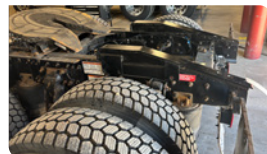

5th Wheel Ramp X Series

Heavy Duty 5TH Wheel Ramp set designed specifically for X series Western Star by our fabricators. Painted Black, sold as a pair.

Retail $3750⁰⁰

Clearance $2750⁰⁰

Part# WSN-FAB RAMP

★ Achson

VOLVO

Volvo Hood, Genuine OEM, New condition, Primer Finish, in crate

Model VNR, Set Back Axle, 2018-2025

Part# 78612942