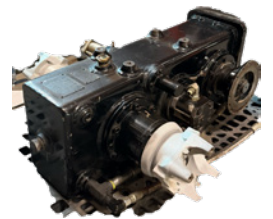

1:1 Ratio SPL with Yokes

Part# 186-A-SXXSPS-N-29

Retail $21,098⁰⁰

Clearance $15,000⁰⁰

Actual product picture, additional pictures to be supplied upon request.

★ Achson