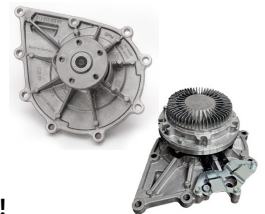

Picture for illustration purposes only

Save with Inner Circle Rewards **ICR**

DETROIT

SAVE 25%

SELECT FUEL INJECTION PARTS

Select Detroit Injectors, High Pressure Fuel Pumps Series 60, DD13, DD15, DD16

Save with Inner Circle Rewards **ICR**

DETROIT REMAN

SAVE 15%

SELECT WATER PUMPS

Keep your engine running cool this summer, and avoid costly downtime!

Also on Select variable speed Water Pumps!

Save with Inner Circle Rewards **ICR**

DETROIT

DTNA Parts™