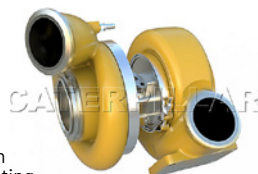

Turbo

Caterpillar Remanufactured low-pressure, non-wastegated, second-stage turbocharger designed for 15.2L Caterpillar C15 ACERT diesel engines. It is commonly used in 2004-2007 on-highway trucks and industrial applications with engine prefixes such as BXS, MXS, and NXS, operating as part of a compound twin turbo system.