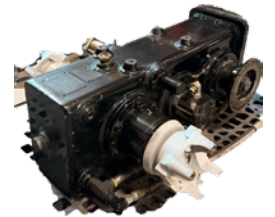

MAY 2026

Edmonton ★ Grande Prairie ★ Fort McMurray

CLEARANCE PARTS

Clearance items transferred between locations require a prepaid, non-refundable deposit covering applicable freight charges. ** All items are a final sale.

Please select the applicable branch contact link for inquires & details on each item.

Contact Achson Parts

Contact Grande Prairie Parts

Contact Fort McMurray Parts

★ Achson

5th Wheel Ramp X Series

Heavy Duty 5TH Wheel Ramp set designed specifically for X series Western Star by our fabricators. Painted Black, sold as a pair.

Retail $3750⁰⁰

Clearance $2750⁰⁰

Part# WSN-FAB RAMP

★ Achson

Shop Installed Reman CPC4.0 - GHG 14

Mileage mistakenly set to 3 million miles, and cannot be adjusted. CPC still requires programming to your truck, but other than the incorrect mileage the Module is still fully functional. Confirm fitment with your VIN #.

Part# DDE RA0034461002

Retail $2356³⁷ + $1560 Core

Clearance $750⁰⁰ + $1560 Core

★ Achson

GUARD-GRILLE, BUMPER, ROCK GUARD

Heavy Duty Grille Guard FITS 49X LOGGERS ONLY. Designed to mount on top of your factory bumper. One in black and one in white available. Both have a heavy duty bedliner applied to resist chipping. Includes cut out for towpin and two light mounting tabs. White one is not predrilled for the bumper. Designed specifically for X series Western Star by our fabricators.

Part# WSN A21-29158-000-MOD

Retail $2931³³

Clearance $1850⁰⁰

★ Achson

Namco PTC Gearbox, Take Off, New Condition

1:1 Ratio SPL with Yokes

Part# 186-A-SXXSPS-N-29

Retail $21,098⁰⁰

Clearance $15,000⁰⁰

★ Achson

VOLVO

Volvo Hood, Genuine OEM, New condition, Primer Finish, in crate

Model VNR, Set Back Axle, 2018-2025

Part# 78612942

Retail $8424⁰⁰

Clearance $5900⁰⁰

★ Achson

OEM Take-Off Bumpers